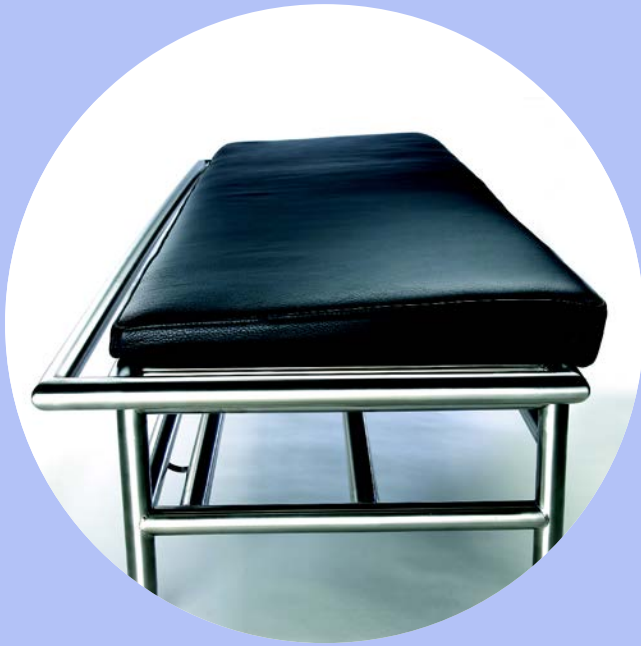

“etcetera” furniture program by
CRIVAL®

A modular sofa concept for up to 4 persons in stainless steel and leather. Length: 197 cm, depth: 62 cm.

The frame is conceived to receive stiff cushions from many different angles, while cushions not currently in use can be stored underneath. The concept offers almost unlimited possibilities of individual expression. There also exists a relaxing leisure version for two...only your imagination sets the limits.

The shelves can be adjusted continuously by turning them up and down. Stainless steel. Height: 150cm. Diameter: 60cm.

The light chandelier boasts a discreet and classic design. Stainless steel. Low voltage. Body height: 70 cm, diameter: 52 cm

The slim lamp is available in two sizes, with four or six curves. Stainless steel low voltage. Length: 103.5 cm or 155.5 cm.

Stainless steel and tempered glass.
The sofa table can be folded out to assume a clover shape.
The three glass layers of the sofa table have all a diameter of 80cm.